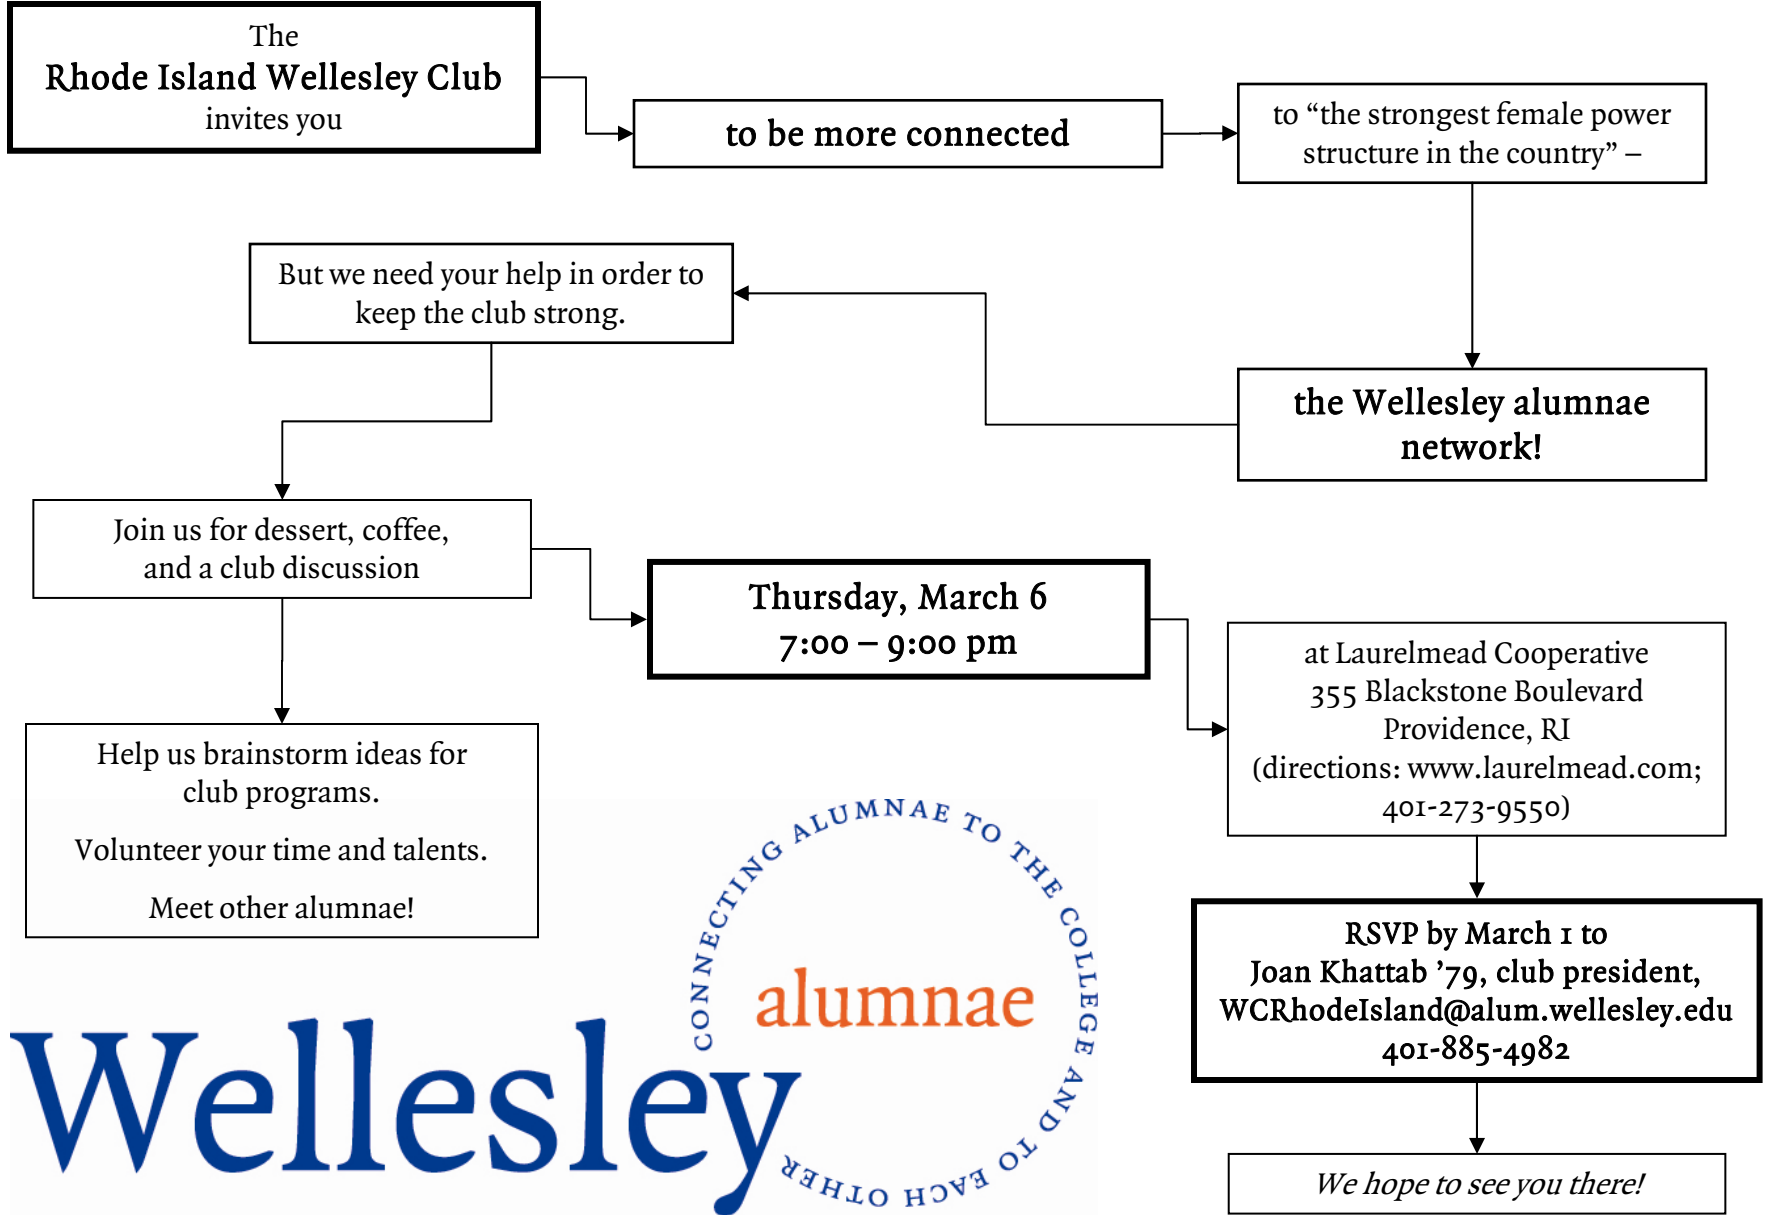

Wellesley

CONNECTING ALUMNAE TO THE COLLEGE AND TO EACH OTHER
alumnae