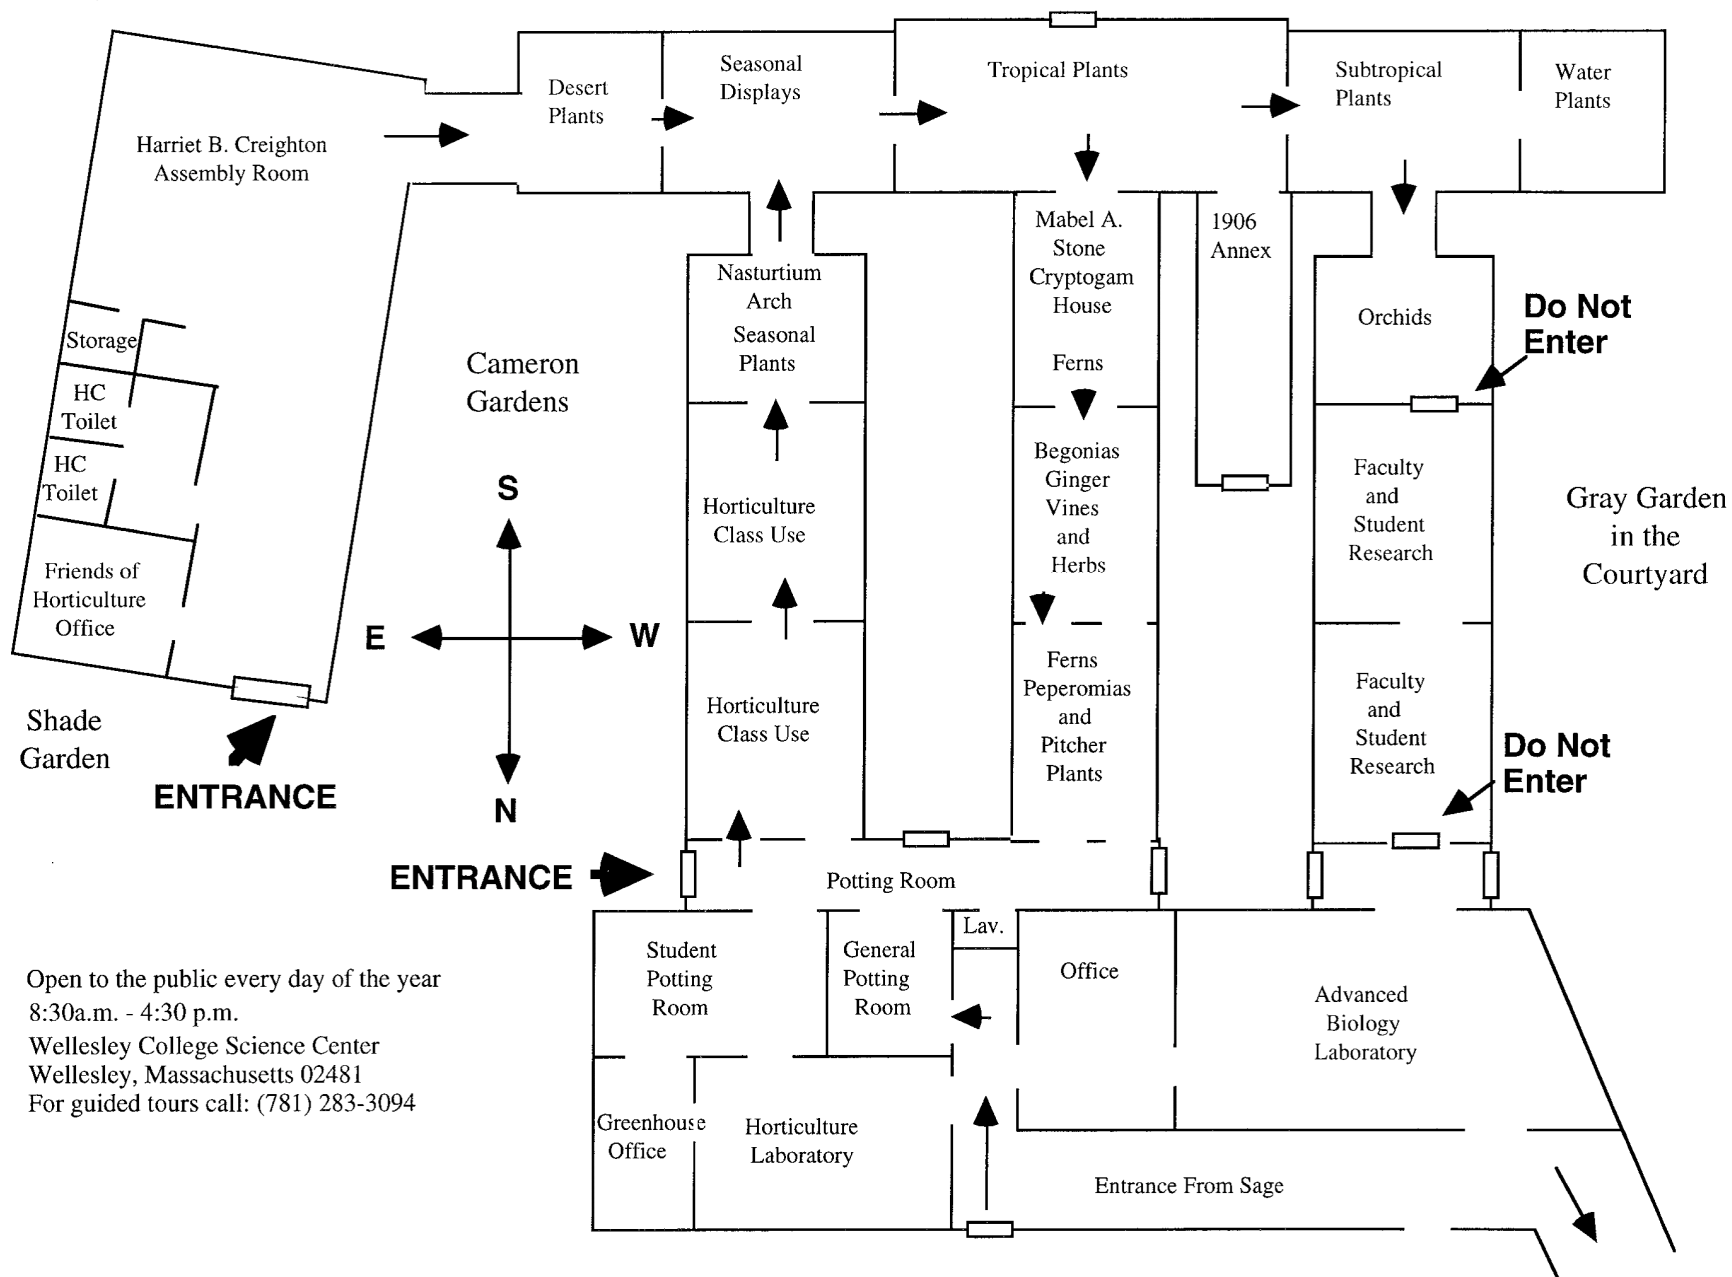

## THE MARGARET C. FERGUSON GREENHOUSES & VISITOR CENTER

Open to the public every day of the year  
 8:30a.m. - 4:30 p.m.  
 Wellesley College Science Center  
 Wellesley, Massachusetts 02481  
 For guided tours call: (781) 283-3094