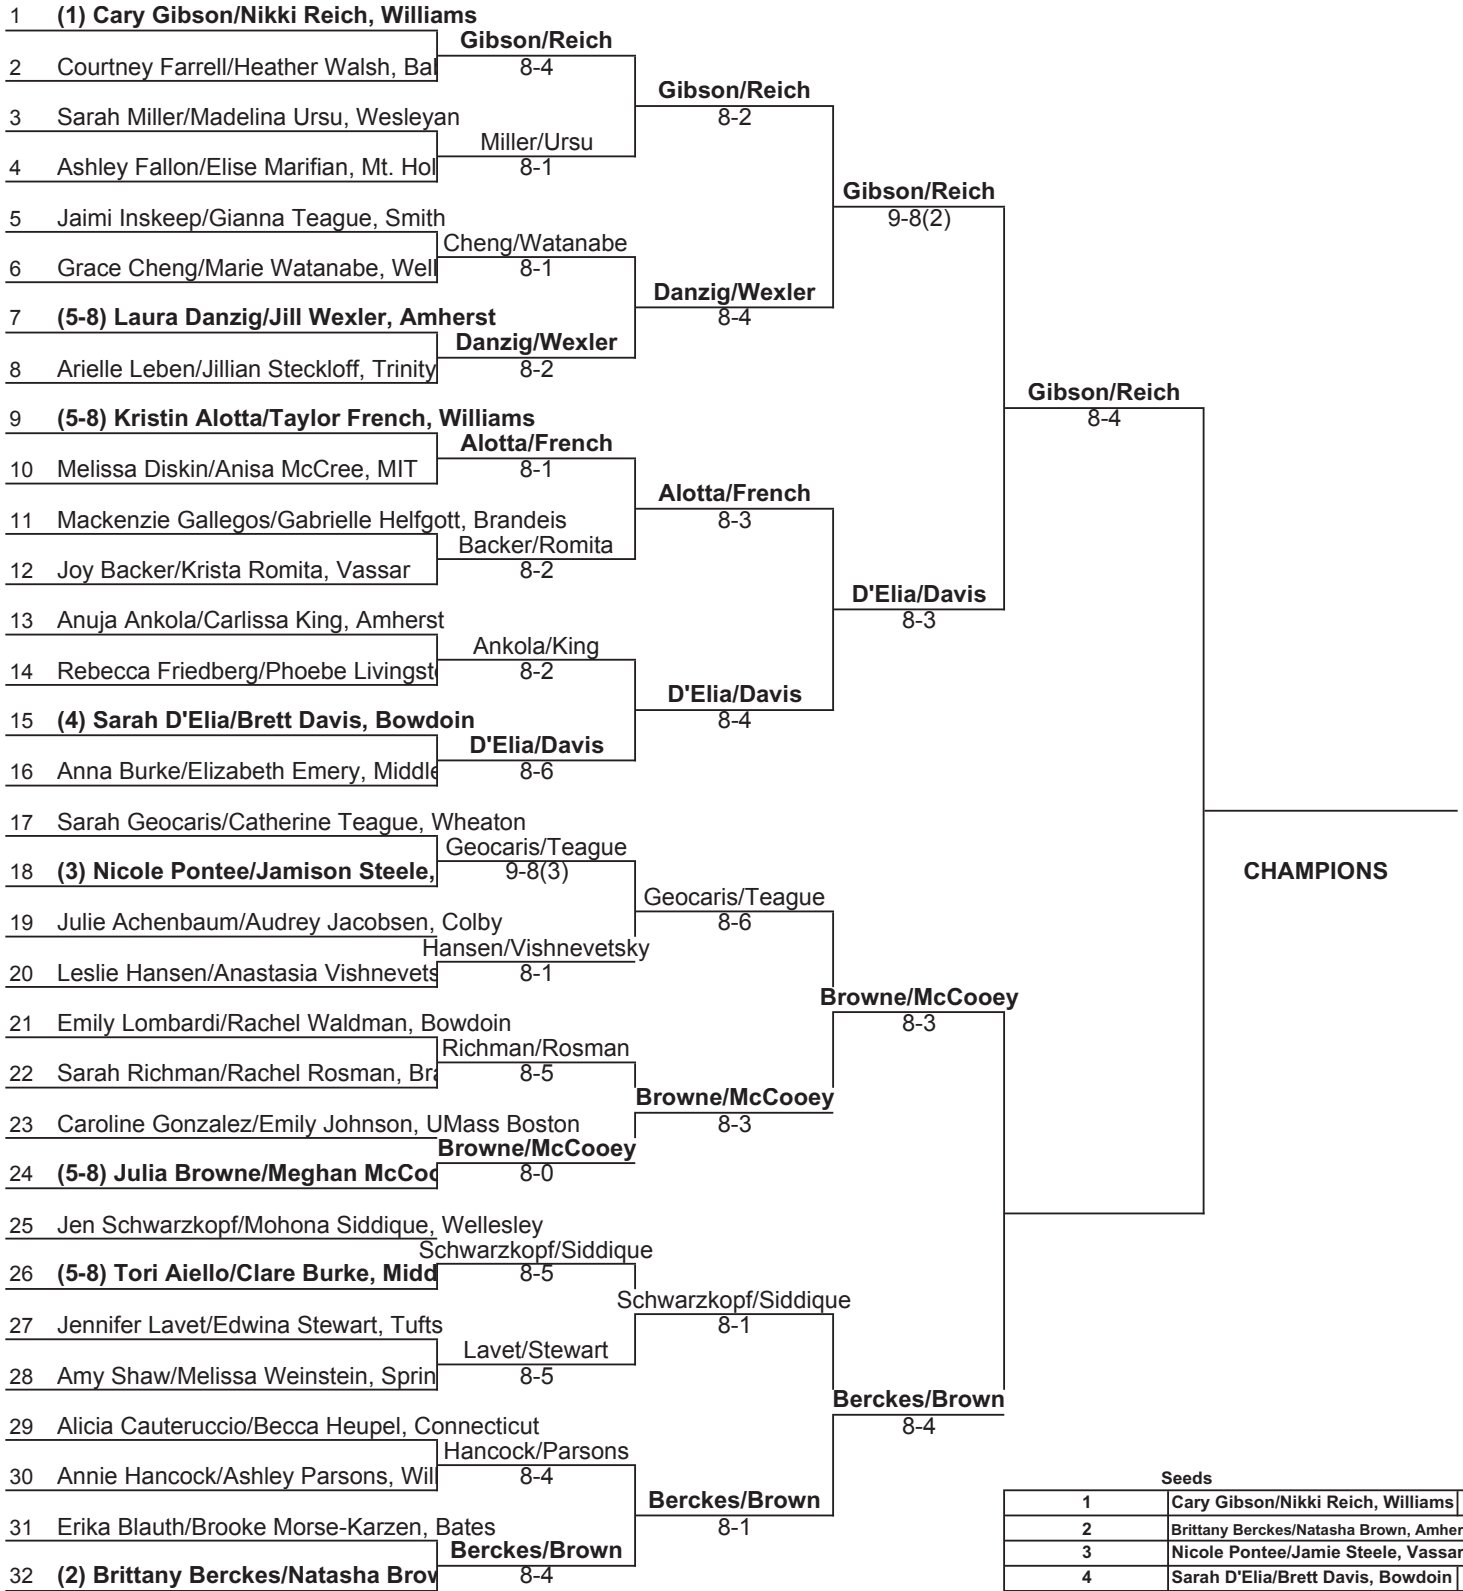

DIVISION III WILSON/ITA WOMEN'S NEW ENGLAND REGION CHAMPIONSHIPS

ADMINISTERED BY THE INTERCOLLEGIATE TENNIS ASSOCIATION

Hosted by MIT ~ Sept. 26-28, 2008

Doubles Championship Bracket

Seeds	
1	Cary Gibson/Nikki Reich, Williams
2	Brittany Berckes/Natasha Brown, Amherst
3	Nicole Pontee/Jamie Steele, Vassar
4	Sarah D'Elia/Brett Davis, Bowdoin
5-8	Laura Danzig/Jill Wexler, Amherst
5-8	Tori Aiello/Clare Burke, Middlebury
5-8	Julia Browne/Meghan McCooley, Tufts
5-8	Kristin Alotta/Taylor French, Williams