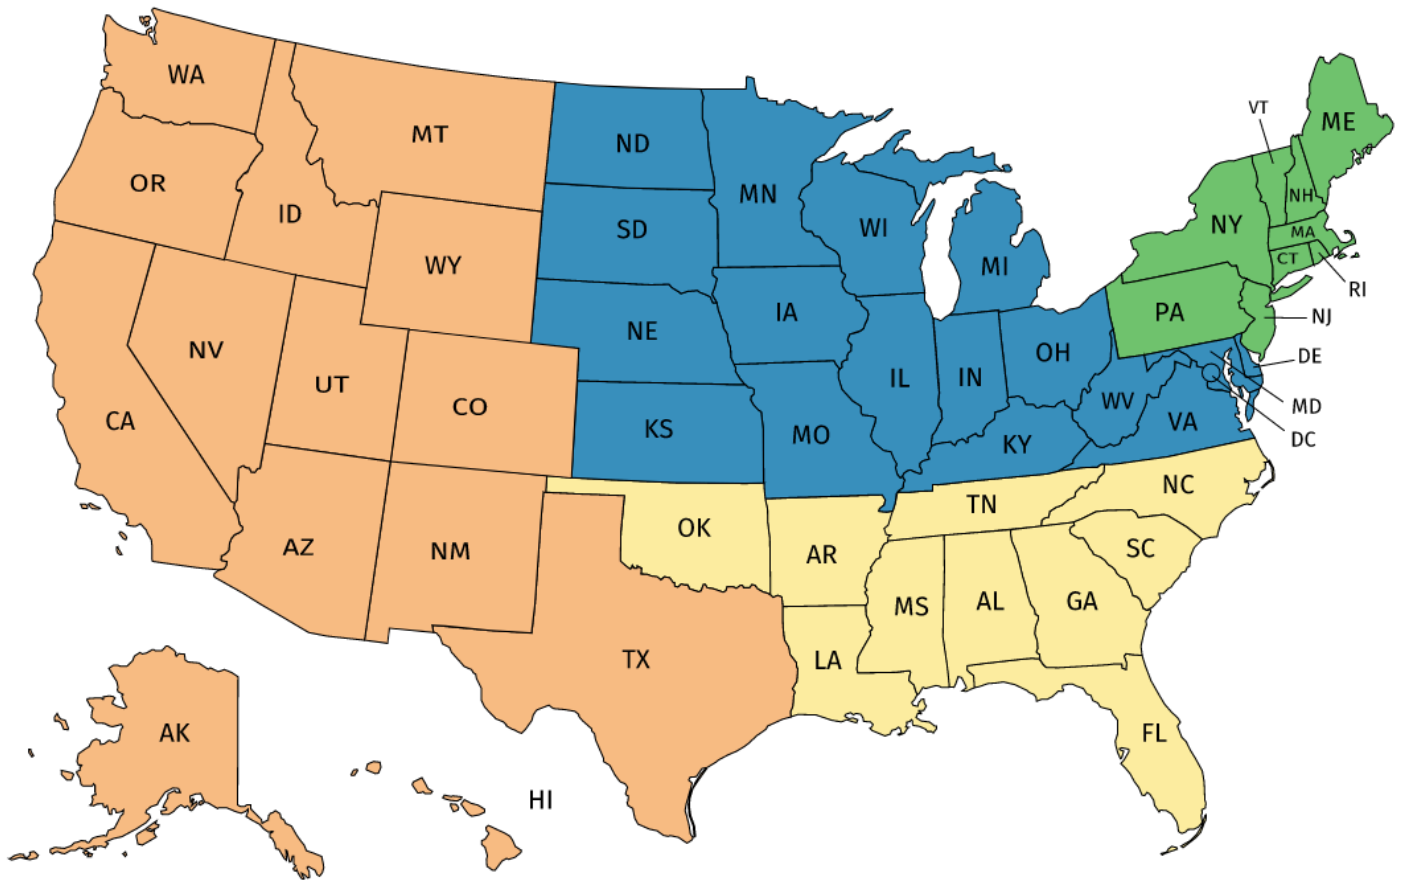

Wellesley College Alumnae Association Club Contacts

Tulika Verma
Assistant Director of Alumnae
Engagement
tverma@wellesley.edu
781.283.2343

Darcy Kupferschmidt '12
Associate Director of Alumnae
Engagement
dkupfers@wellesley.edu
781.283.2332

Kelly Gallagher '14
Associate Director of Alumnae
Engagement
kgallag2@wellesley.edu
781.283.2321

Plus international clubs
Emily Rankin Welch '99
Assistant Director of Alumnae Engagement
ewelch@wellesley.edu
781.283.2334