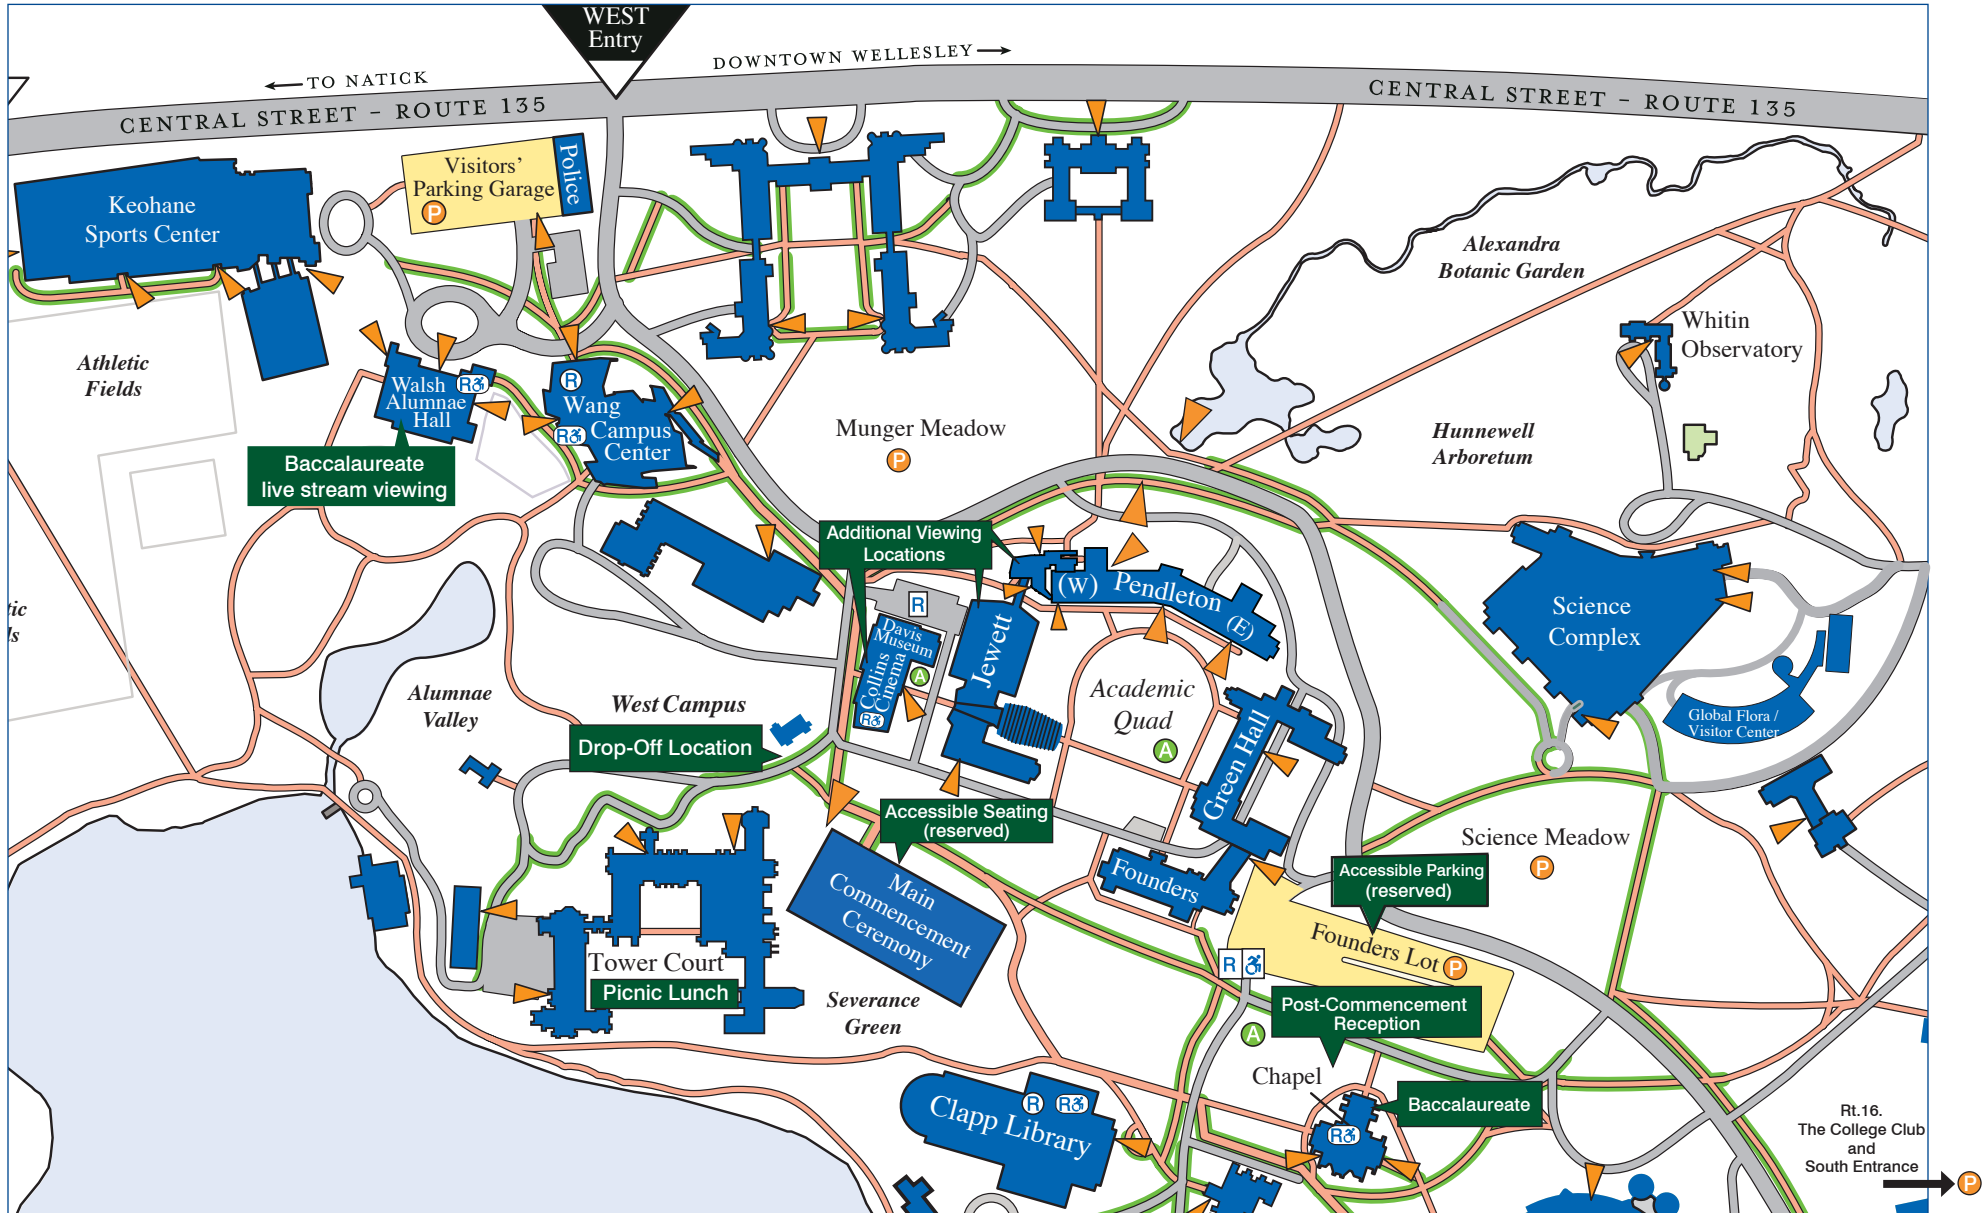

COMMENCEMENT MAP

Rev: May 2022

- Road
- Walking Path
- Accessible Path
- Accessible Entrance
- Parking

- Restroom (NOT Wheelchair Accessible)
- Portable Restrooms (NOT Wheelchair Accessible) (Davis Museum Parking Lot)
- Portable Restrooms (Wheelchair Accessible) (Founders Lot and Severance Pathway [3 stalls])

- Wheelchair Accessible Restrooms:**
- Collins Cinema
 - Chapel, 1st floor
 - Alumnae Hall, 1st floor
 - Campus Center, 1st floor
 - Clapp Library, 1st floor

- Academic Receptions:**
- Economics: Thursday, 9am-10:30am, Academic Quad Tent
 - Science Center: Thursday, 9am-10:30am, Chapel Lawn Tent
 - Humanities: Thursday, 3pm-4:30pm, Chapel Lawn Tent
 - Social Sciences: Thursday, 3pm-4:30pm, Academic Quad Tent
 - Arts: Thursday, 3pm-4:30pm, Davis Plaza Tent